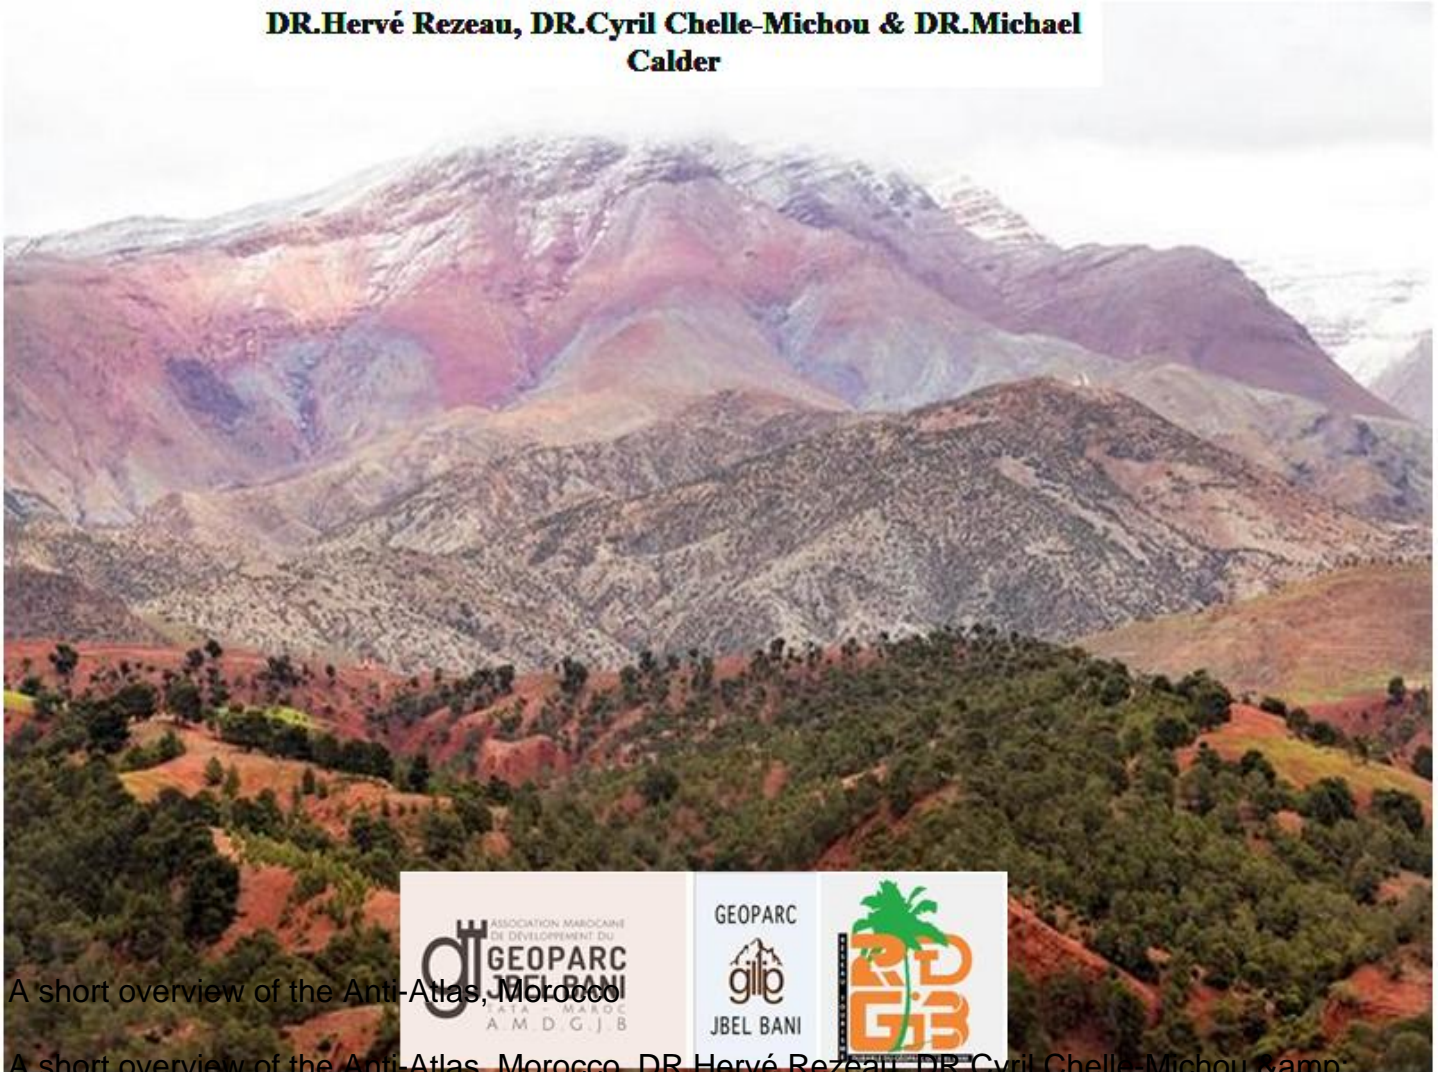

GEOPARC

JBEL BANI

**A short overview of the Anti-Atlas, Morocco**  
**DR.Hervé Rezeau, DR.Cyril Chelle-Michou & DR.Michael Calder**

A short overview of the Anti-Atlas, Morocco

A short overview of the Anti-Atlas, Morocco DR.Hervé Rezeau, DR.Cyril Chelle-Michou & DR.Michael Calder