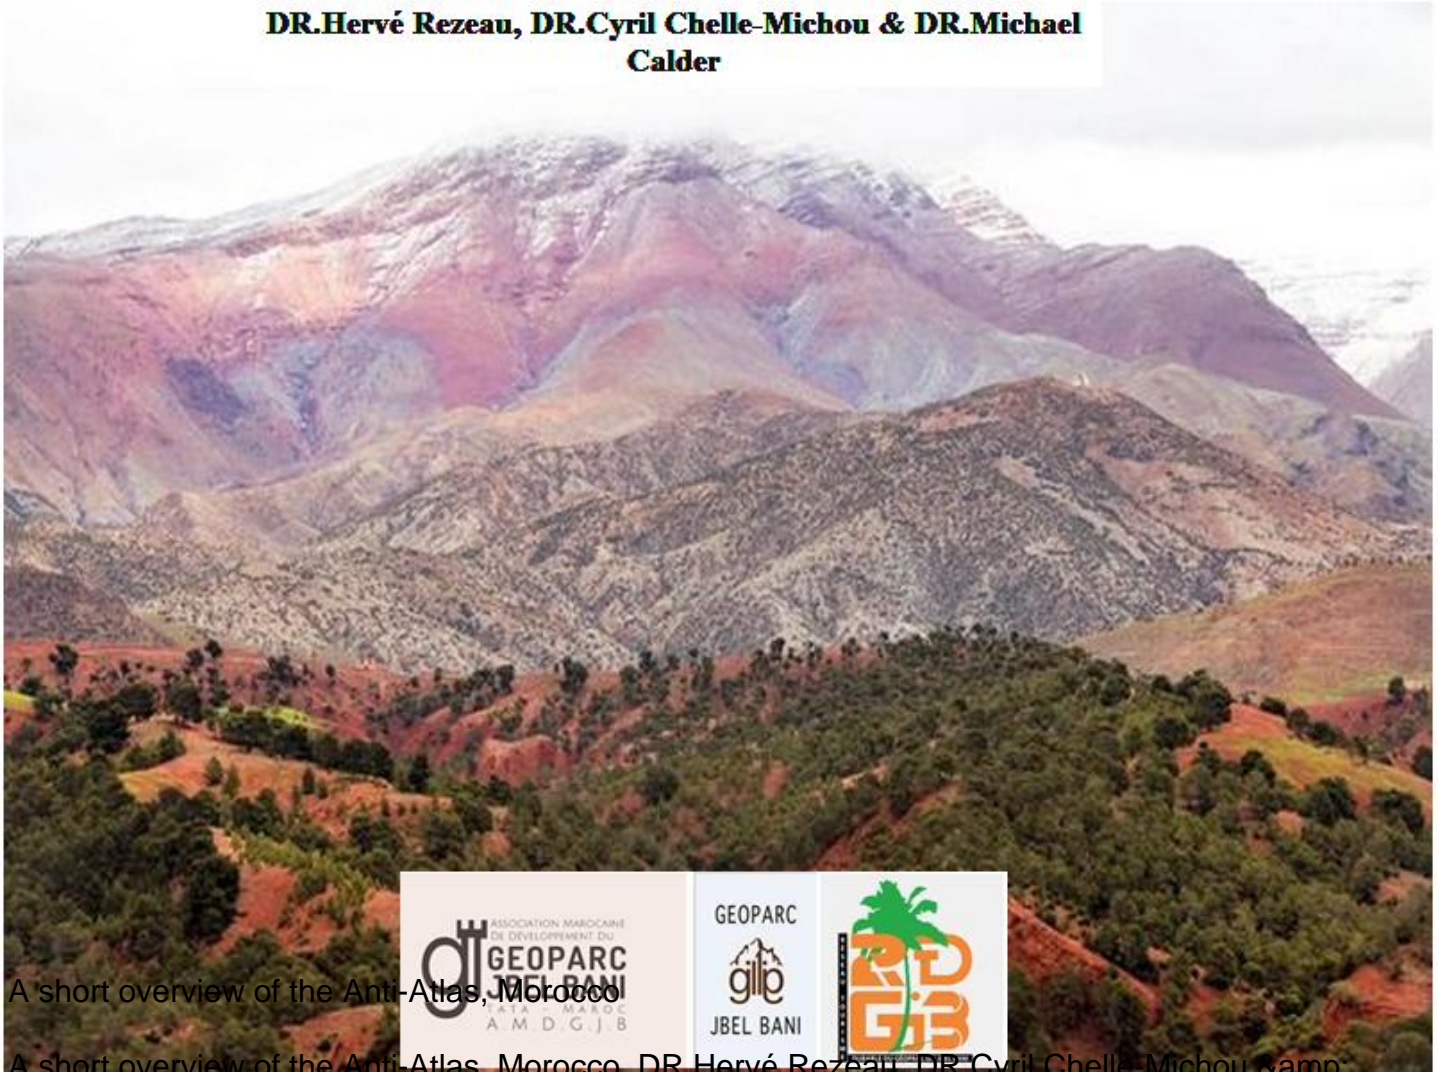

GEOPARC

JBEL BANI

A short overview of the Anti-Atlas, Morocco

DR.Hervé Rezeau, DR.Cyril Chelle-Michou & DR.Michael Calder

GEOPARC

JBEL BANI

A short overview of the Anti-Atlas, Morocco

A short overview of the Anti-Atlas, Morocco DR.Hervé Rezeau, DR.Cyril Chelle-Michou & DR.Michael Calder