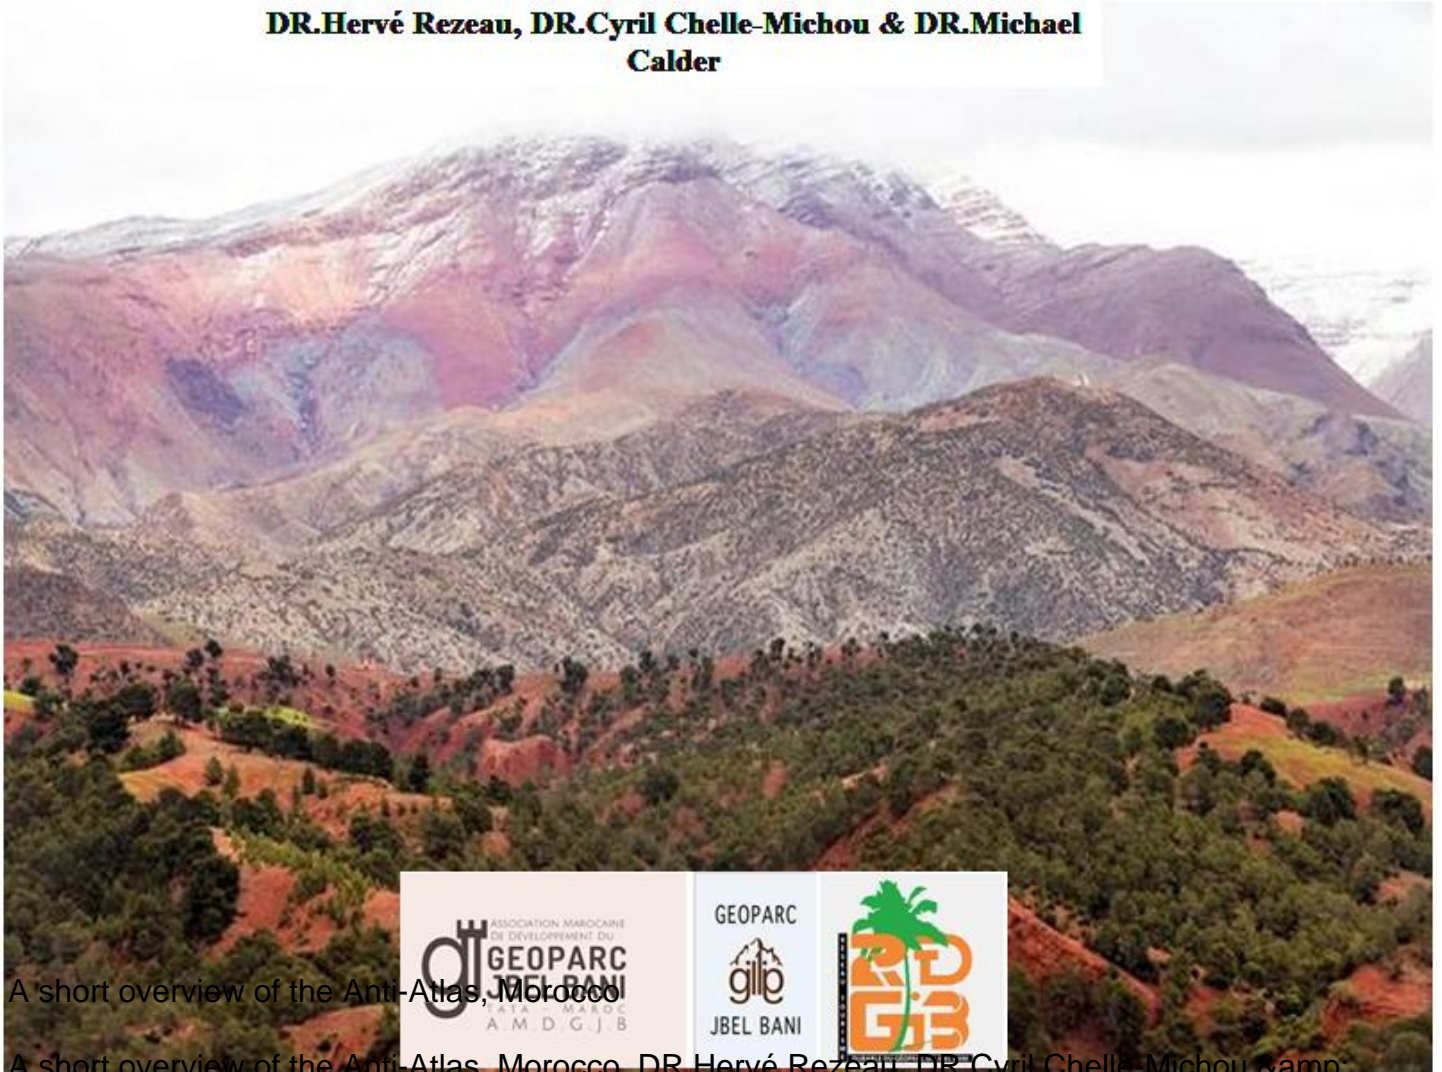

GEOPARC

JBEL BANI

A short overview of the Anti-Atlas, Morocco

DR.Hervé Rezeau, DR.Cyril Chelle-Michou & DR.Michael Calder

GEOPARC

JBEL BANI

A short overview of the Anti-Atlas, Morocco

A short overview of the Anti-Atlas, Morocco DR.Hervé Rezeau, DR.Cyril Chelle-Michou & DR.Michael Calder